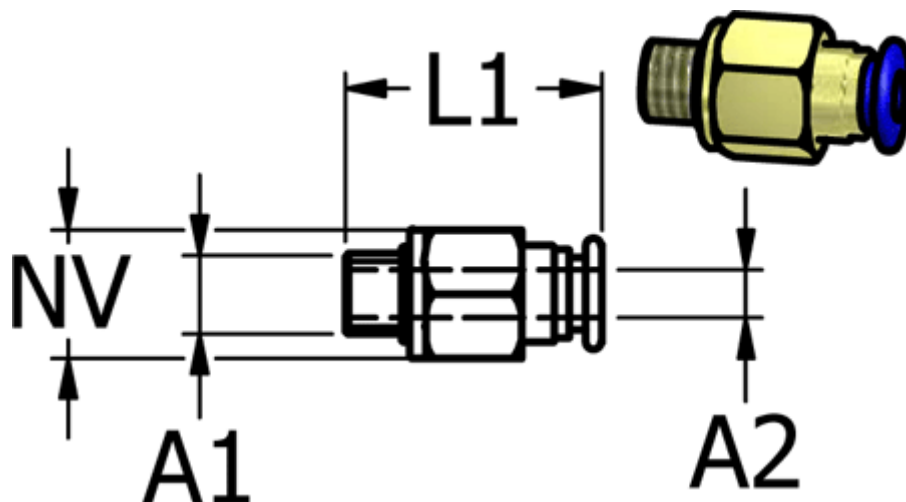

Article number: 586PC56

Description: Mini Push-in PC56, straight, M5 hose Ø6

## Measures

Ext. hose diameter A2	= 6 mm
L1	= 18
NV	= 10
Thread A1	= M5